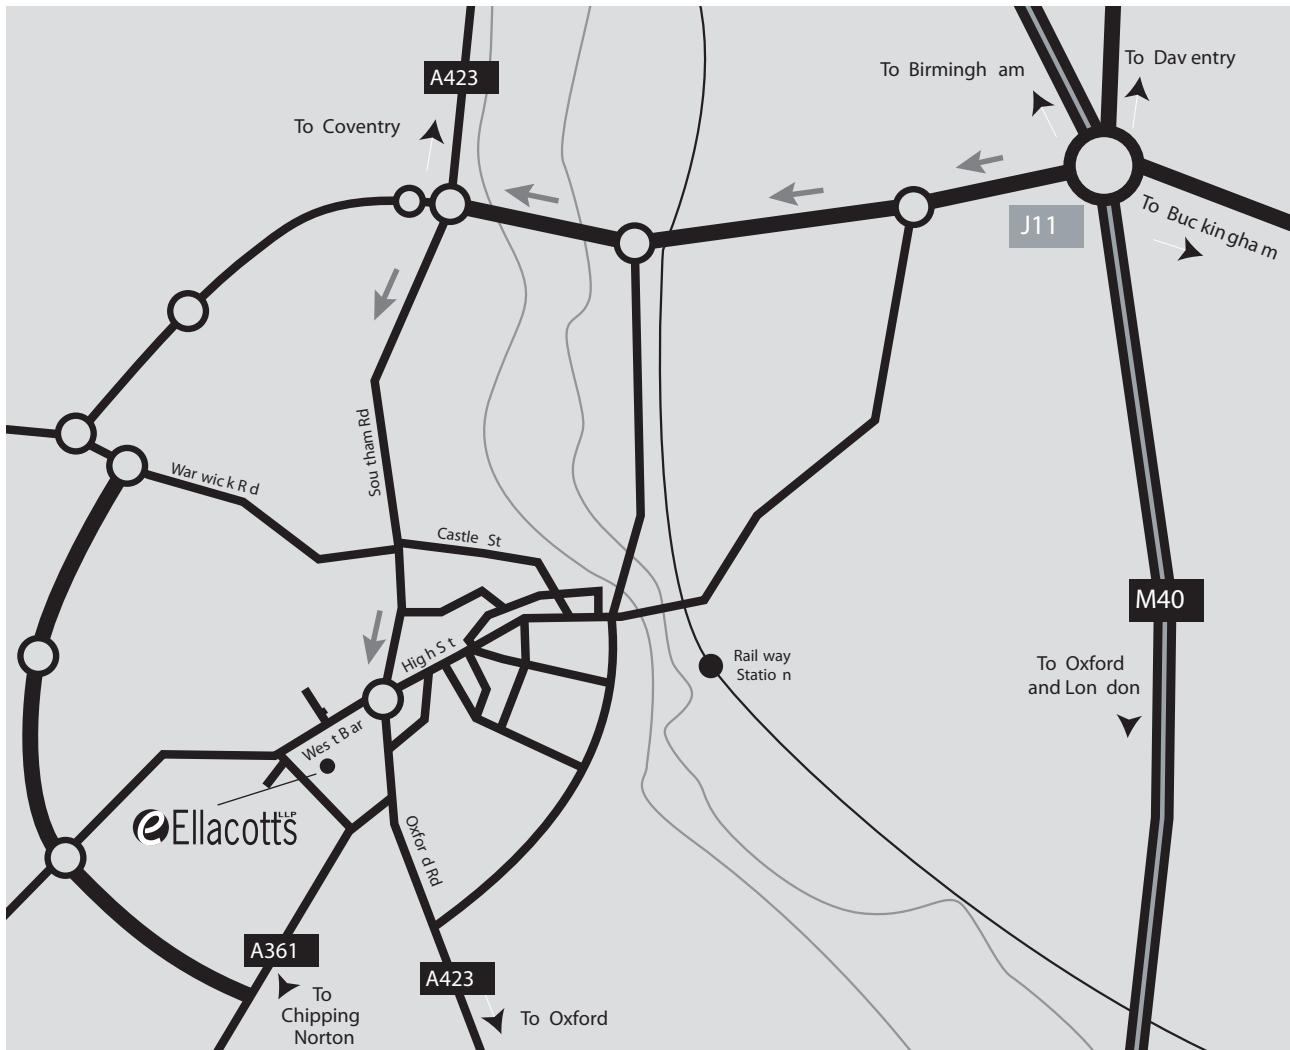

How to find us

Ellacotts' head office is located in the centre of Banbury, Oxfordshire, close to the M40 and 27 miles north of Oxford.

Directions to Ellacotts from Junction 11 on the M40

Take the Banbury exit at Junction 11 of the M40
Go straight across the next two roundabouts
At the third roundabout take the first exit left and head towards the centre of Banbury
Continue to the Banbury Cross roundabout and then take the third exit (turn right) into West Bar.
Continue along West Bar and Ellacotts is on the left hand side, 250m from Banbury Cross. Turn into the entrance and park in front of the building

To Banbury by rail

Direct rail services operate between Banbury and Birmingham, Oxford and London.

Countrywide House, 23 West Bar, Banbury, Oxfordshire, OX16 9SA
Telephone: 01295 250401